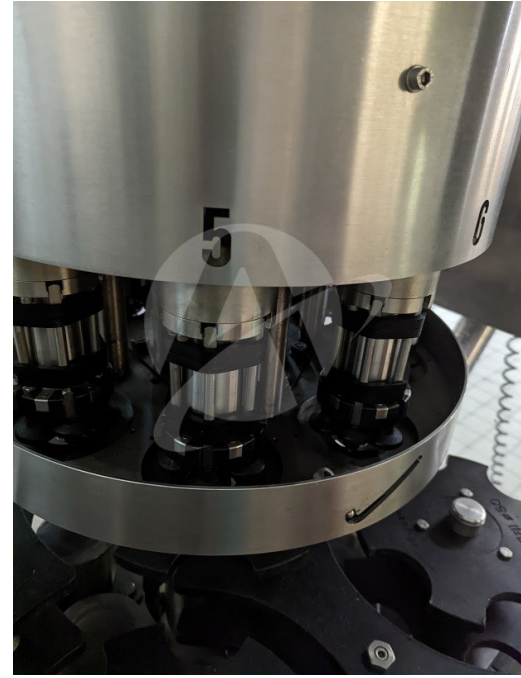

Capsuler - Rolling Machine

Ref: 1216

Type	Capsuler
Brand	GAI
Model	4608 DL
Speed	8.000 b/h
Condition	Really good
Characteristics	Capsuler - Rolling Machine with 8 heads
URL	https://www.inter-maquinasaguiar.com/en/productos/capsuladoras/capsuladora--rulinadora