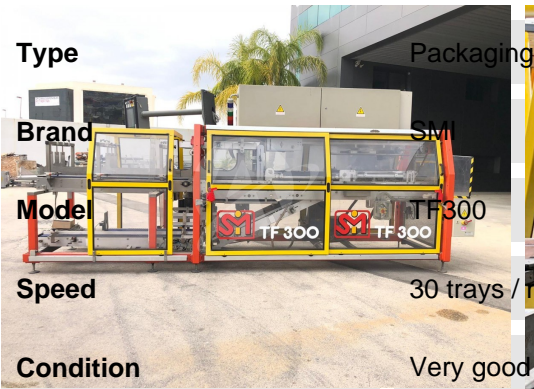

# Tray grouper and former

Ref: 1032

Phone:  
+34 968 693 140

Email:  
info@inter-maquinasaguiar.com

Web:  
inter-maquinasaguiar.com

Exhibition / Offices:  
C/ Buenos Aires. Polígono de La Serreta. Molina de Segura (Murcia)