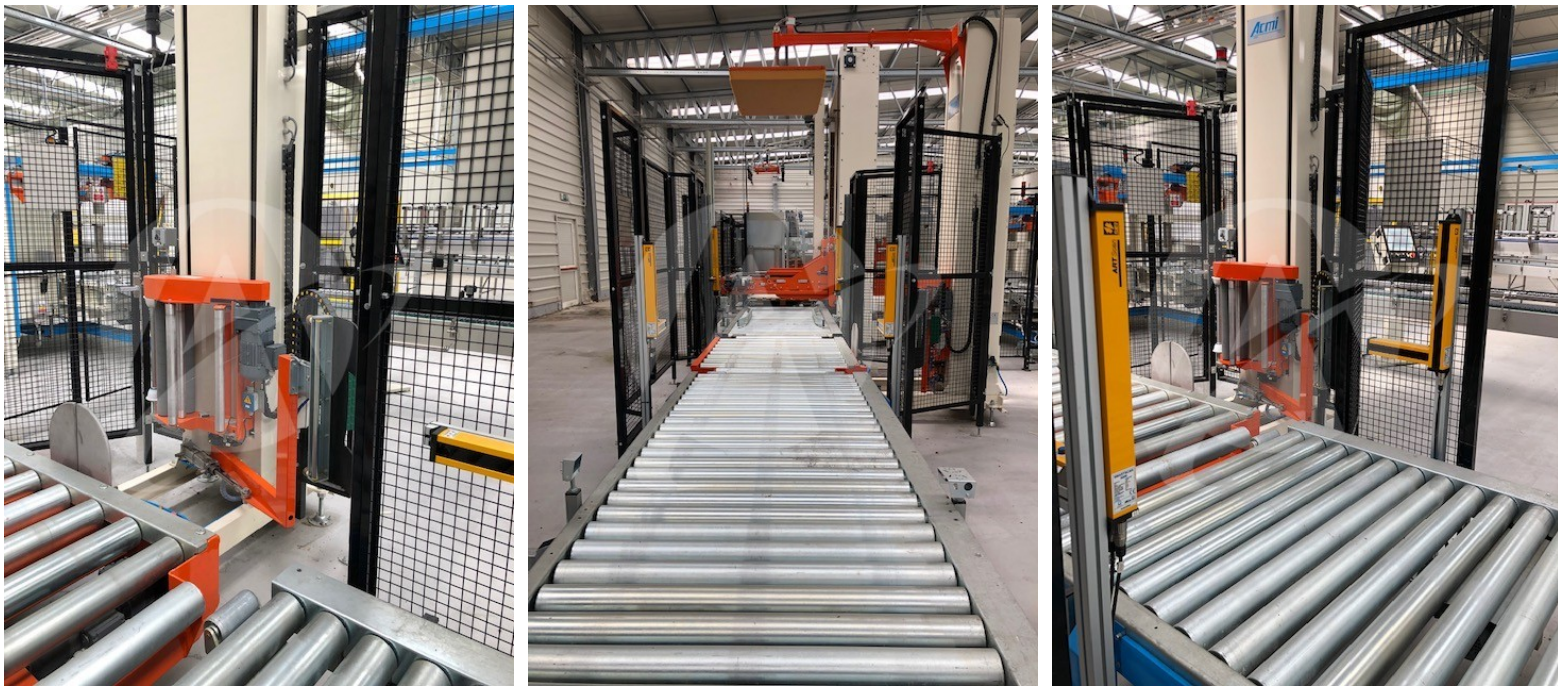

# Automatic wrapping machine

Ref: 947

**Type**

Packaging

**Brand**

TOSA

**Model**

Automatic wrapping machine

## Characteristics

Automatic pallet wrapper, new, has only worked for the appropriate tests.

**URL**

<https://www.inter-maquinasagular.com/en/productos/empaquetado/envolvedora-automatica>

Phone:  
+34 968 693 140