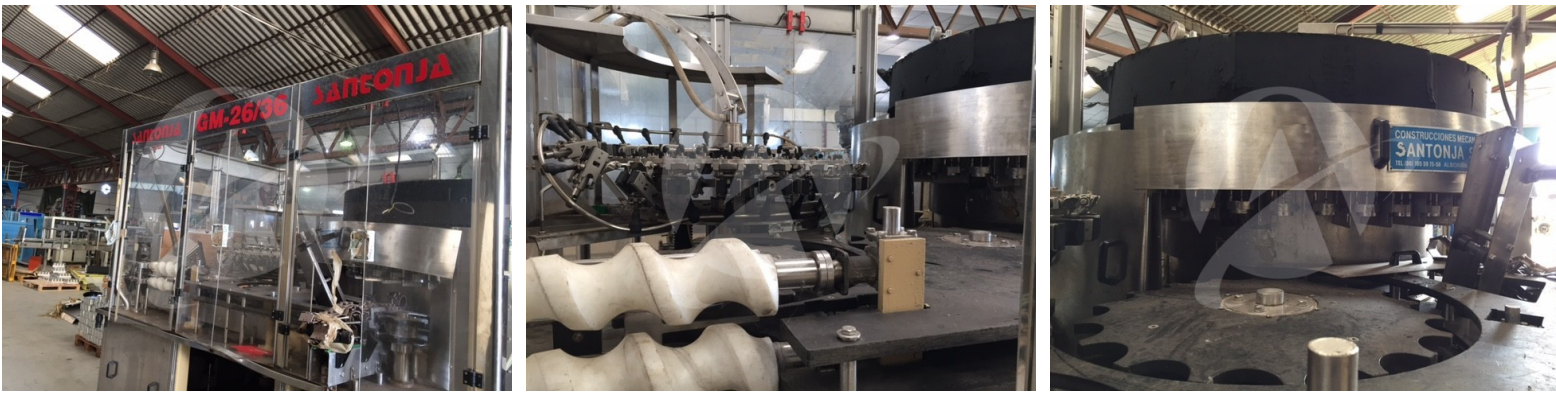

# AFILLER Rinser-Filler 26/36

Ref: 666

<b>Type</b>	Fillers
<b>Brand</b>	AFILLER
<b>Model</b>	Pet 26/36
<b>Speed</b>	Up to 6000 b/h

<b>Characteristics</b>
Rinser-Filler for PET or glass
Brand: AFiller
Modele: Pet 26/36
Rinsing valves: 26
Filling valves: 36

<b>URL</b>	<a href="https://www.inter-maquinasaguiar.com/en/productos/llenadoras-3/afiller-pet-2636">https://www.inter-maquinasaguiar.com/en/productos/llenadoras-3/afiller-pet-2636</a>
------------	---