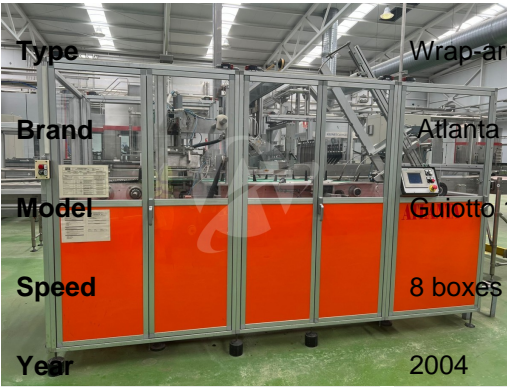

Wrap around box maker

Ref: 1191

Type: Wrap-around
Brand: Atlanta
Model: Guiotto 18
Speed: 8 boxes / minutes
Year: 2004

Condition: GOOD

Characteristics

Case erector
Brand: Atlanta
Type: guiotto
Year: 2004
Speed 18 cartons / minute
Machine stopped in 2007 due to cessation of activity

URL: <https://www.inter-maquinasaguiar.com/en/productos/wrap-around/formadora-de-cajas-atlanta>

Phone:
+34 968 693 140

Email:
info@inter-maquinasaguiar.com

Web:
inter-maquinasaguiar.com

Exhibition / Offices:
C/ Buenos Aires. Polígono de La Serreta. Molina de Segura (Murcia)